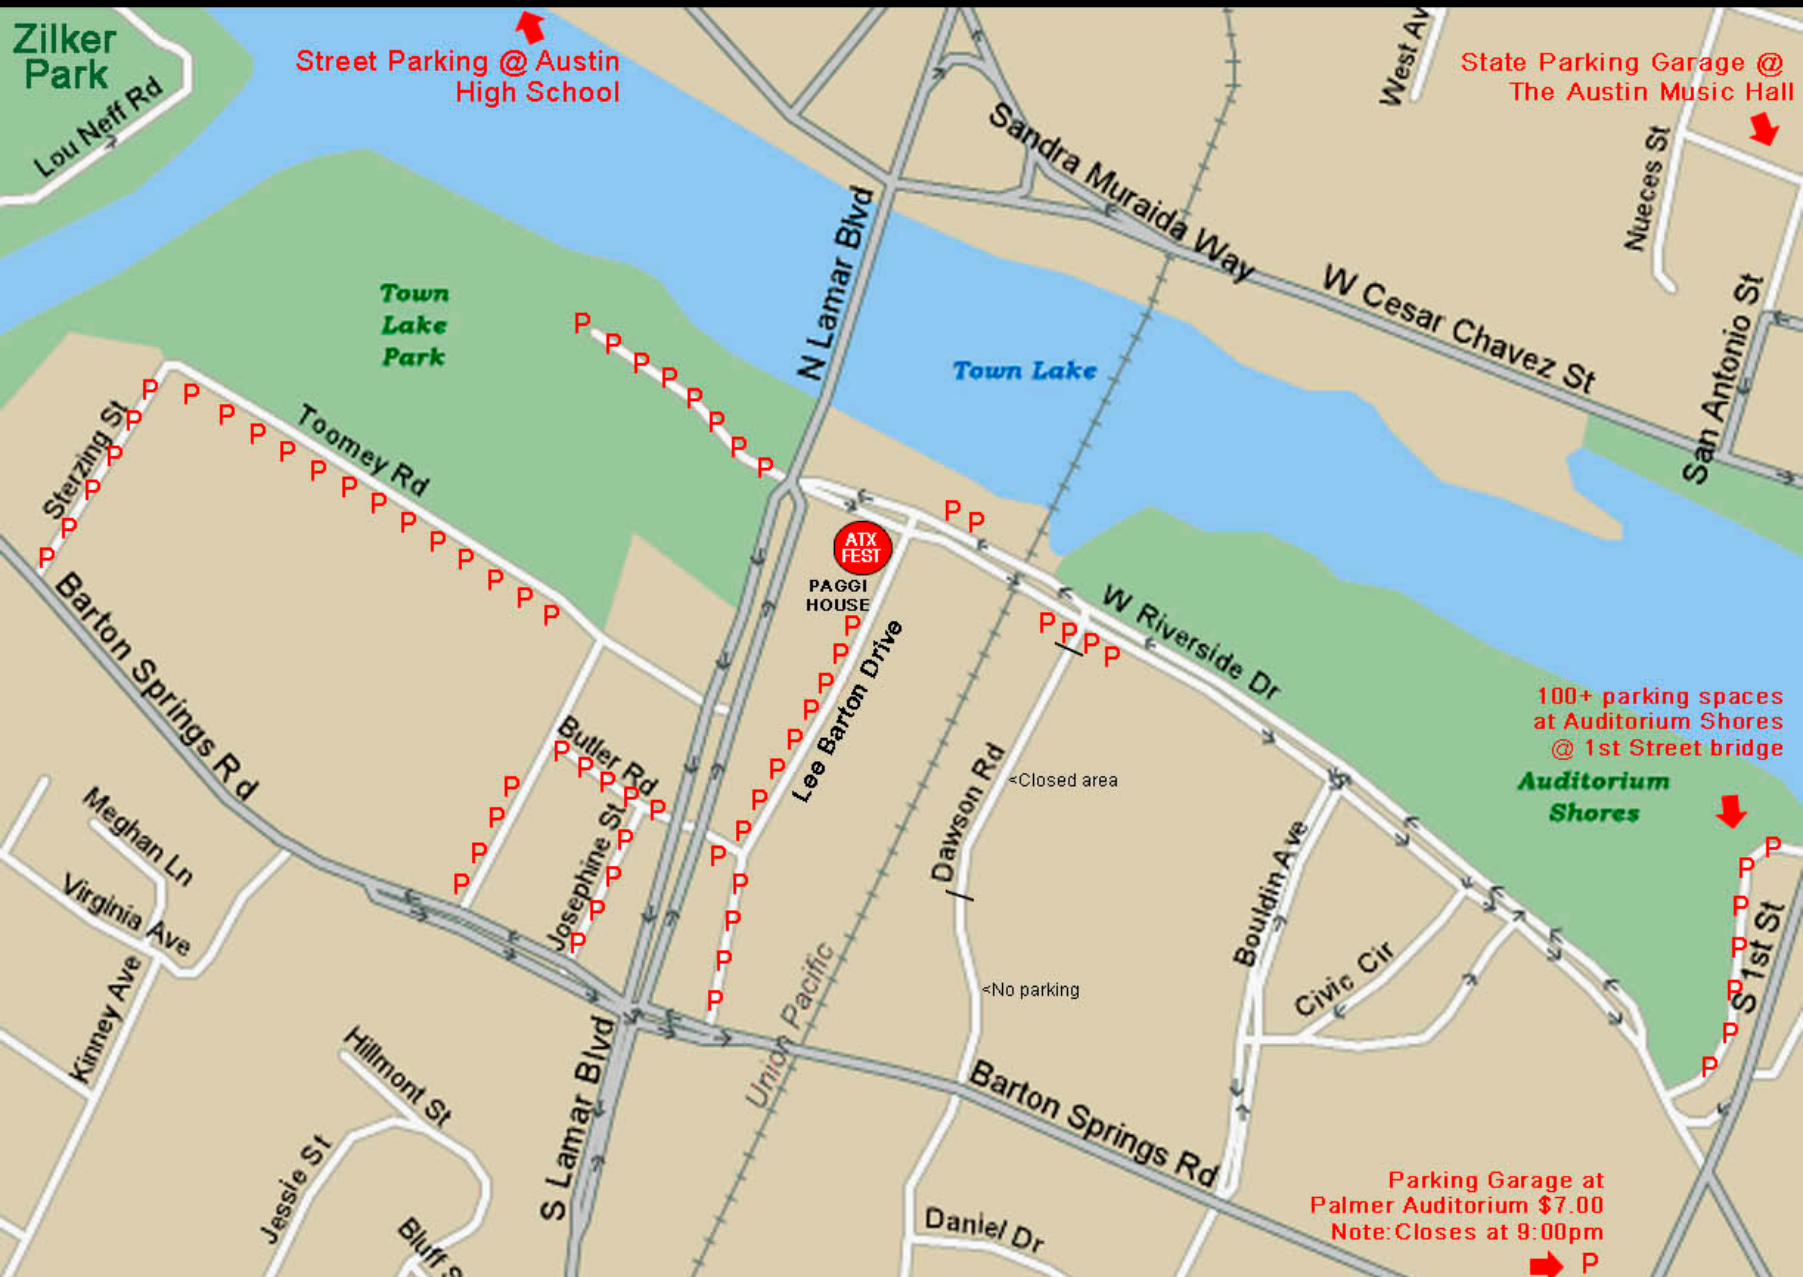

# ATX FEST PARKING MAP

-Free & close parking is plentiful. Hundreds of free parking spaces within a very short distance.

**P** = Free Street Parking Area. These do not denote actual number of spaces, but an area where free parking is plentiful.

-Areas NOT marked with a "P" are NO parking areas.

-Do not park in private lots or businesses or you may be towed!

ATX FEST is located at The Paggi House, 200 Lee Barton Drive, Austin Texas 78704  
South East Corner of South Lamar & Riverside

## Other Options:

Park and ride your bike! Less than a 5 minute bike ride from these locations:

-State garage at 2nd & Nueces (by the Austin Music Hall).

-Austin High School

-Zilker Park/Barton Springs